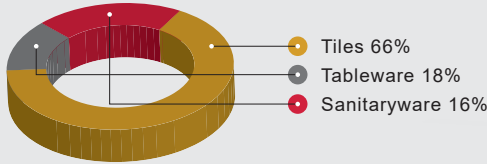

791.65

Direct Employees
in Thousand

60+

Yearly Production Capacity

Tableware

308

Million pcs
in 20 Factories

Tiles

230

Million sqm
in 33 Tiles Factories

Sanitaryware

19

Million pcs
in 18 Factories

3 Sub Sectors' Performance

Total Investment Share

Total Export %