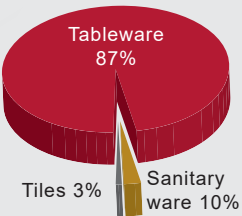

791.65

Direct Employees
in Thousand

60+

Yearly Production Capacity

Tableware

308

Million pcs
in 20 Factories

Tiles

230

Million sqm
in 33 Tiles Factories

Sanitaryware

19

Million pcs
in 18 Factories

3 Sub Sectors' Performance

Total Investment Share

Total Export %