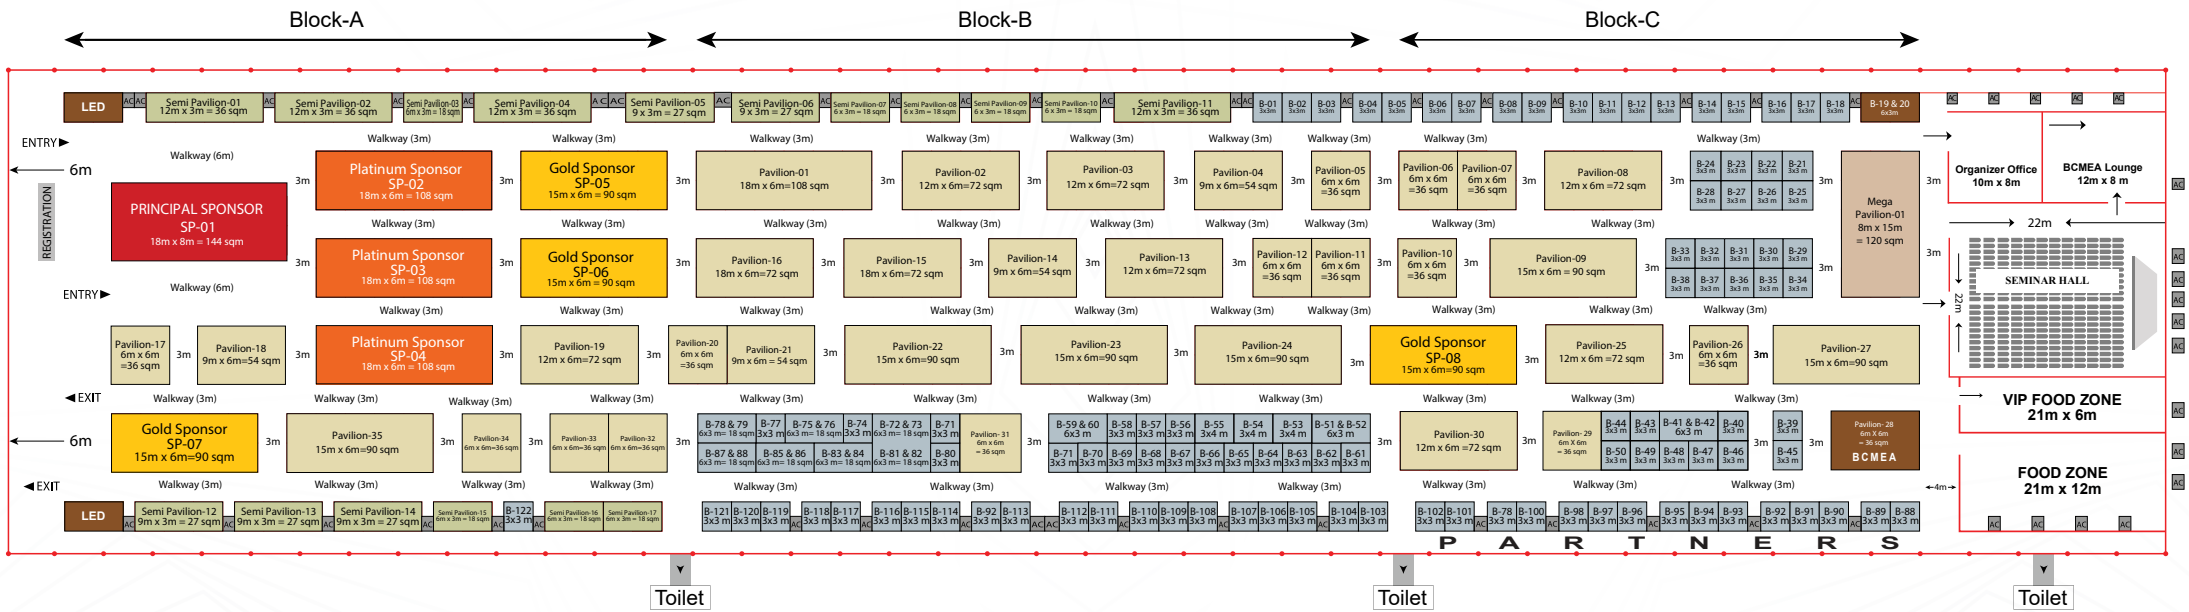

LAYOUT OF CERAMIC EXPO BANGLADESH-2025

DATE : **27-30 NOVEMBER 2025** 4 Days | VENUE : **@ ICCB, KURIL, DHAKA**

SINGLE ROOF TENT HALL

Important Notes

Sponsors Pavilion (SP) # 01 - 08	Space indication with Color 	Total Expo Area= 17,000 Sqm
Mega Pavilion # 01		
Pavilion # 01 - 35		
Semi Pavilion # 01 - 17		
Booth Space # 01 - 122		

BOOK YOUR SPACE

THIS PLAN IS SUBJECT TO CHANGE WITHOUT PRIOR NOTICE & ALL RIGHT RESERVED BY THE ORGANIZER (THIS FLOOR PLAN NOT TO SCALE)

Glimpses of Last Edition's successful event

Number of Exhibitors

87